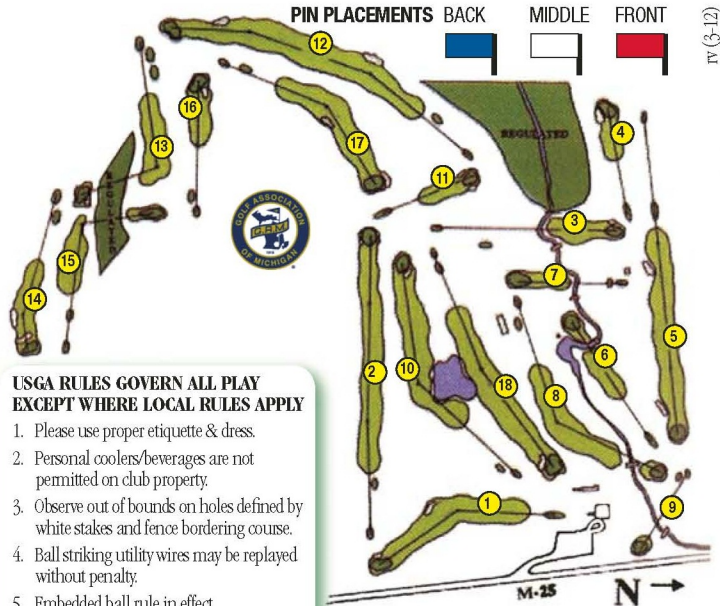

Date:

Scorer:

Attest:

HURON SHORES GOLF COURSE MAP & RULES

USGA RULES GOVERN ALL PLAY EXCEPT WHERE LOCAL RULES APPLY

1. Please use proper etiquette & dress.
2. Personal coolers/beverages are not permitted on club property.
3. Observe out of bounds on holes defined by white stakes and fence bordering course.
4. Ball striking utility wires may be replayed without penalty.
5. Embedded ball rule in effect "through the green."
6. Free drop from all flower beds, planting areas and newly planted marked trees.
7. Crossing or climbing fences prohibited.
8. Power carts must stay on paths around tees, greens and 25 ft. from greens.
9. Drop areas on holes 3, 8, 13, 15, for casual golf use only.
10. Replace divots - Repair ball marks - Rake bunkers.
11. You are responsible for any damage to power carts and pull carts.
12. Please return all carts to staging area.

COURSE RATING / SLOPE

	MEN	WOMEN
BLACK	67.0 / 121	72.7 / 126
BLUE	63.2 / 113	68.2 / 117

Huron Shores 810-622-9961
 GOLF CLUB

On Beautiful Lake Huron
 Restaurant • Bar • Dining
 Special Outings & Events

Since 1925